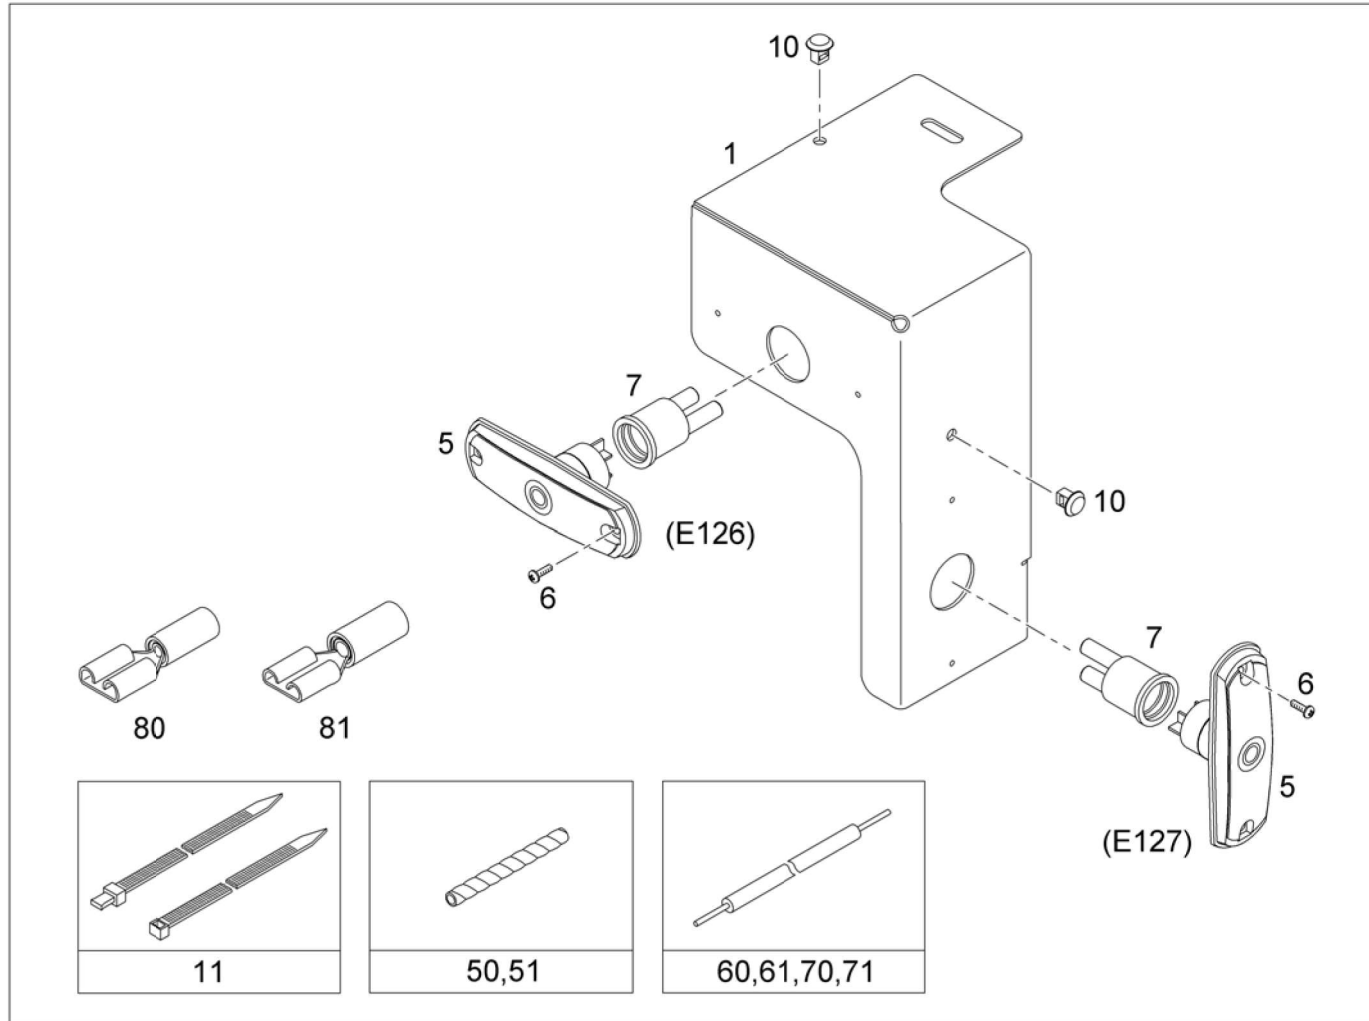

LIGHTING SUPPORT ASSY  
BELEUCHTUNGSTRÄGER KPL  
SUPPORT D'ÉCLAIRAGE CPL

from No / up to No

Figure  
Bild 99707027585  
Figure

**TADANO**  
1749-56

200